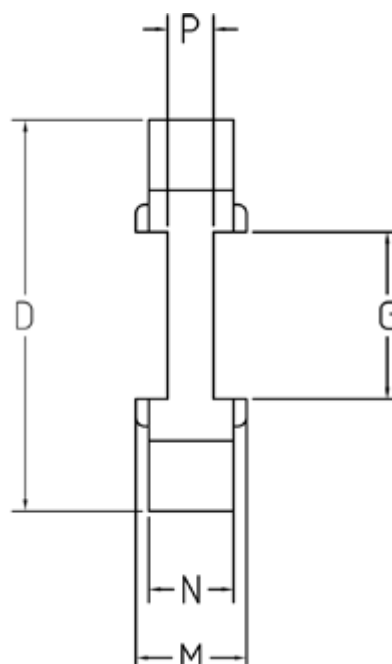

Article number: 333502802

Description: Element Klonex ES42  
Red spider 98 Sh A

## Measures

D = 65  
G = 30  
M = 20  
N = 15  
P = 5.2